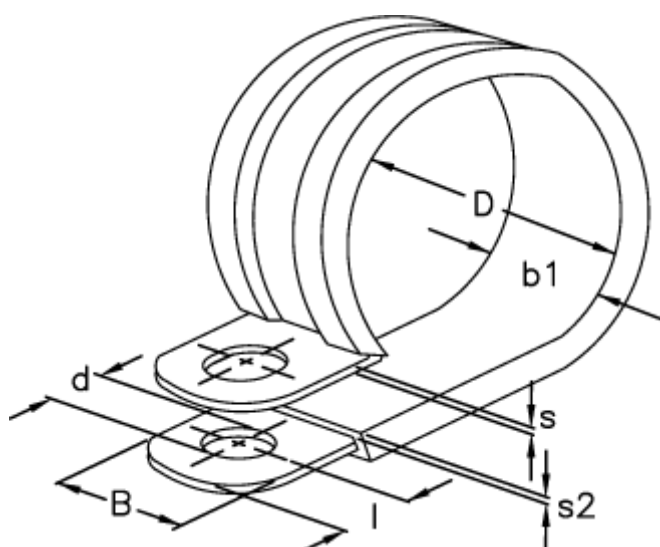

Article number: 029456112041

Description: Norma pipe retaining clip  
RLGU 1. 41/12 W1

## Measures

---

b1	= 15.0
d	= 6.4
Diameter D	= 41
l	= 6
s	= 0.8
s2	= 1.2
Width B	= 12